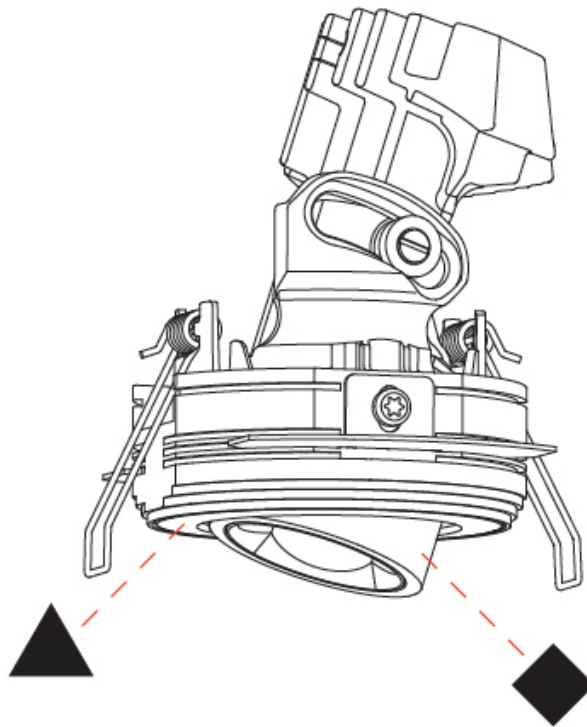

OIKO PRO ROUND ADJUSTABLE TRIMLESS

A35884-

PROJECT

TYPE

SPECIFIER

QUANTITY

DATE

A