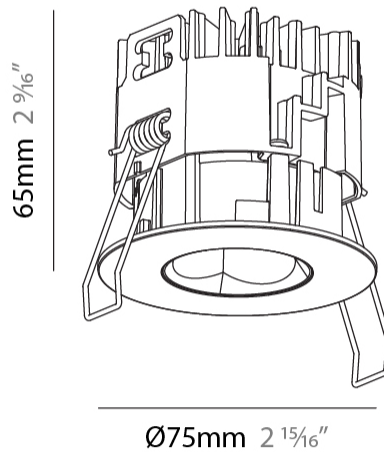

GENERAL

Series: Oiko Pro Round
Subseries: Oiko Pro Round Fixed
Brand: Prolicht
Division: Architectural
Mounting Type: Recessed
Mounting Location: Ceiling
Subcategory: Downlight

PHYSICAL

Shape: Round
Diameter (mm): 75
Diameter (in): 2 15/16
Height (mm): 65
Height (in): 2 9/16
Ceiling Thickness (mm): 1 - 25
Ceiling Thickness (in): 1/16 - 1 3/16
Min. Recessing Depth (mm): 70
Min. Recessing Depth (in): 2 3/4
Light Distribution: Direct
Diffuser: Lens Pack - Spread Lens / Linear Spread Lens / Honeycomb Louver
Fixture Finish: SSR / BKV / CWI / CRY / HAB / UFT / ITA / RUA / FTG / MYG / LOD / PUS / FRO / FUP / KIA / POP / BLS / SPG / MEY / GOH / GUM / CHC / COM / ABZ / JAG / OBR / MOS / ROR
Fixture Material: Aluminum Die Cast
Cut-out Measurements: 68mm / 2 11/16" Diameter

ELECTRICAL

Lamp Type: LED (Zhaga Standard)
Input Wattage (W): 14
Total Output Wattage (W): 12.7
Dimming: Dali Dimming
Driver Included: No
Driver Location: Recessed Housing
Driver Type: Constant Current - Universal (120Vac only for DALI driver)
Driver Class: Class 2
Input Voltage (V): 120 - 277
Constant Current (MA): 700

LED

Color Temperature (°K): 2700-6500 Tunable White
Max. Delivered Lumen (lm): 1129
Nominal Lumen (lm): 1460
CRI: >93 CRI
Lamp Life (hrs): 50000
Special LEDs offerings: Tunable White

OPTICAL

Reflector°: 36
Adjustability: Fixed

RATINGS AND CERTIFICATIONS

Certified By: Certified for North American Standards
IP rating: IP20